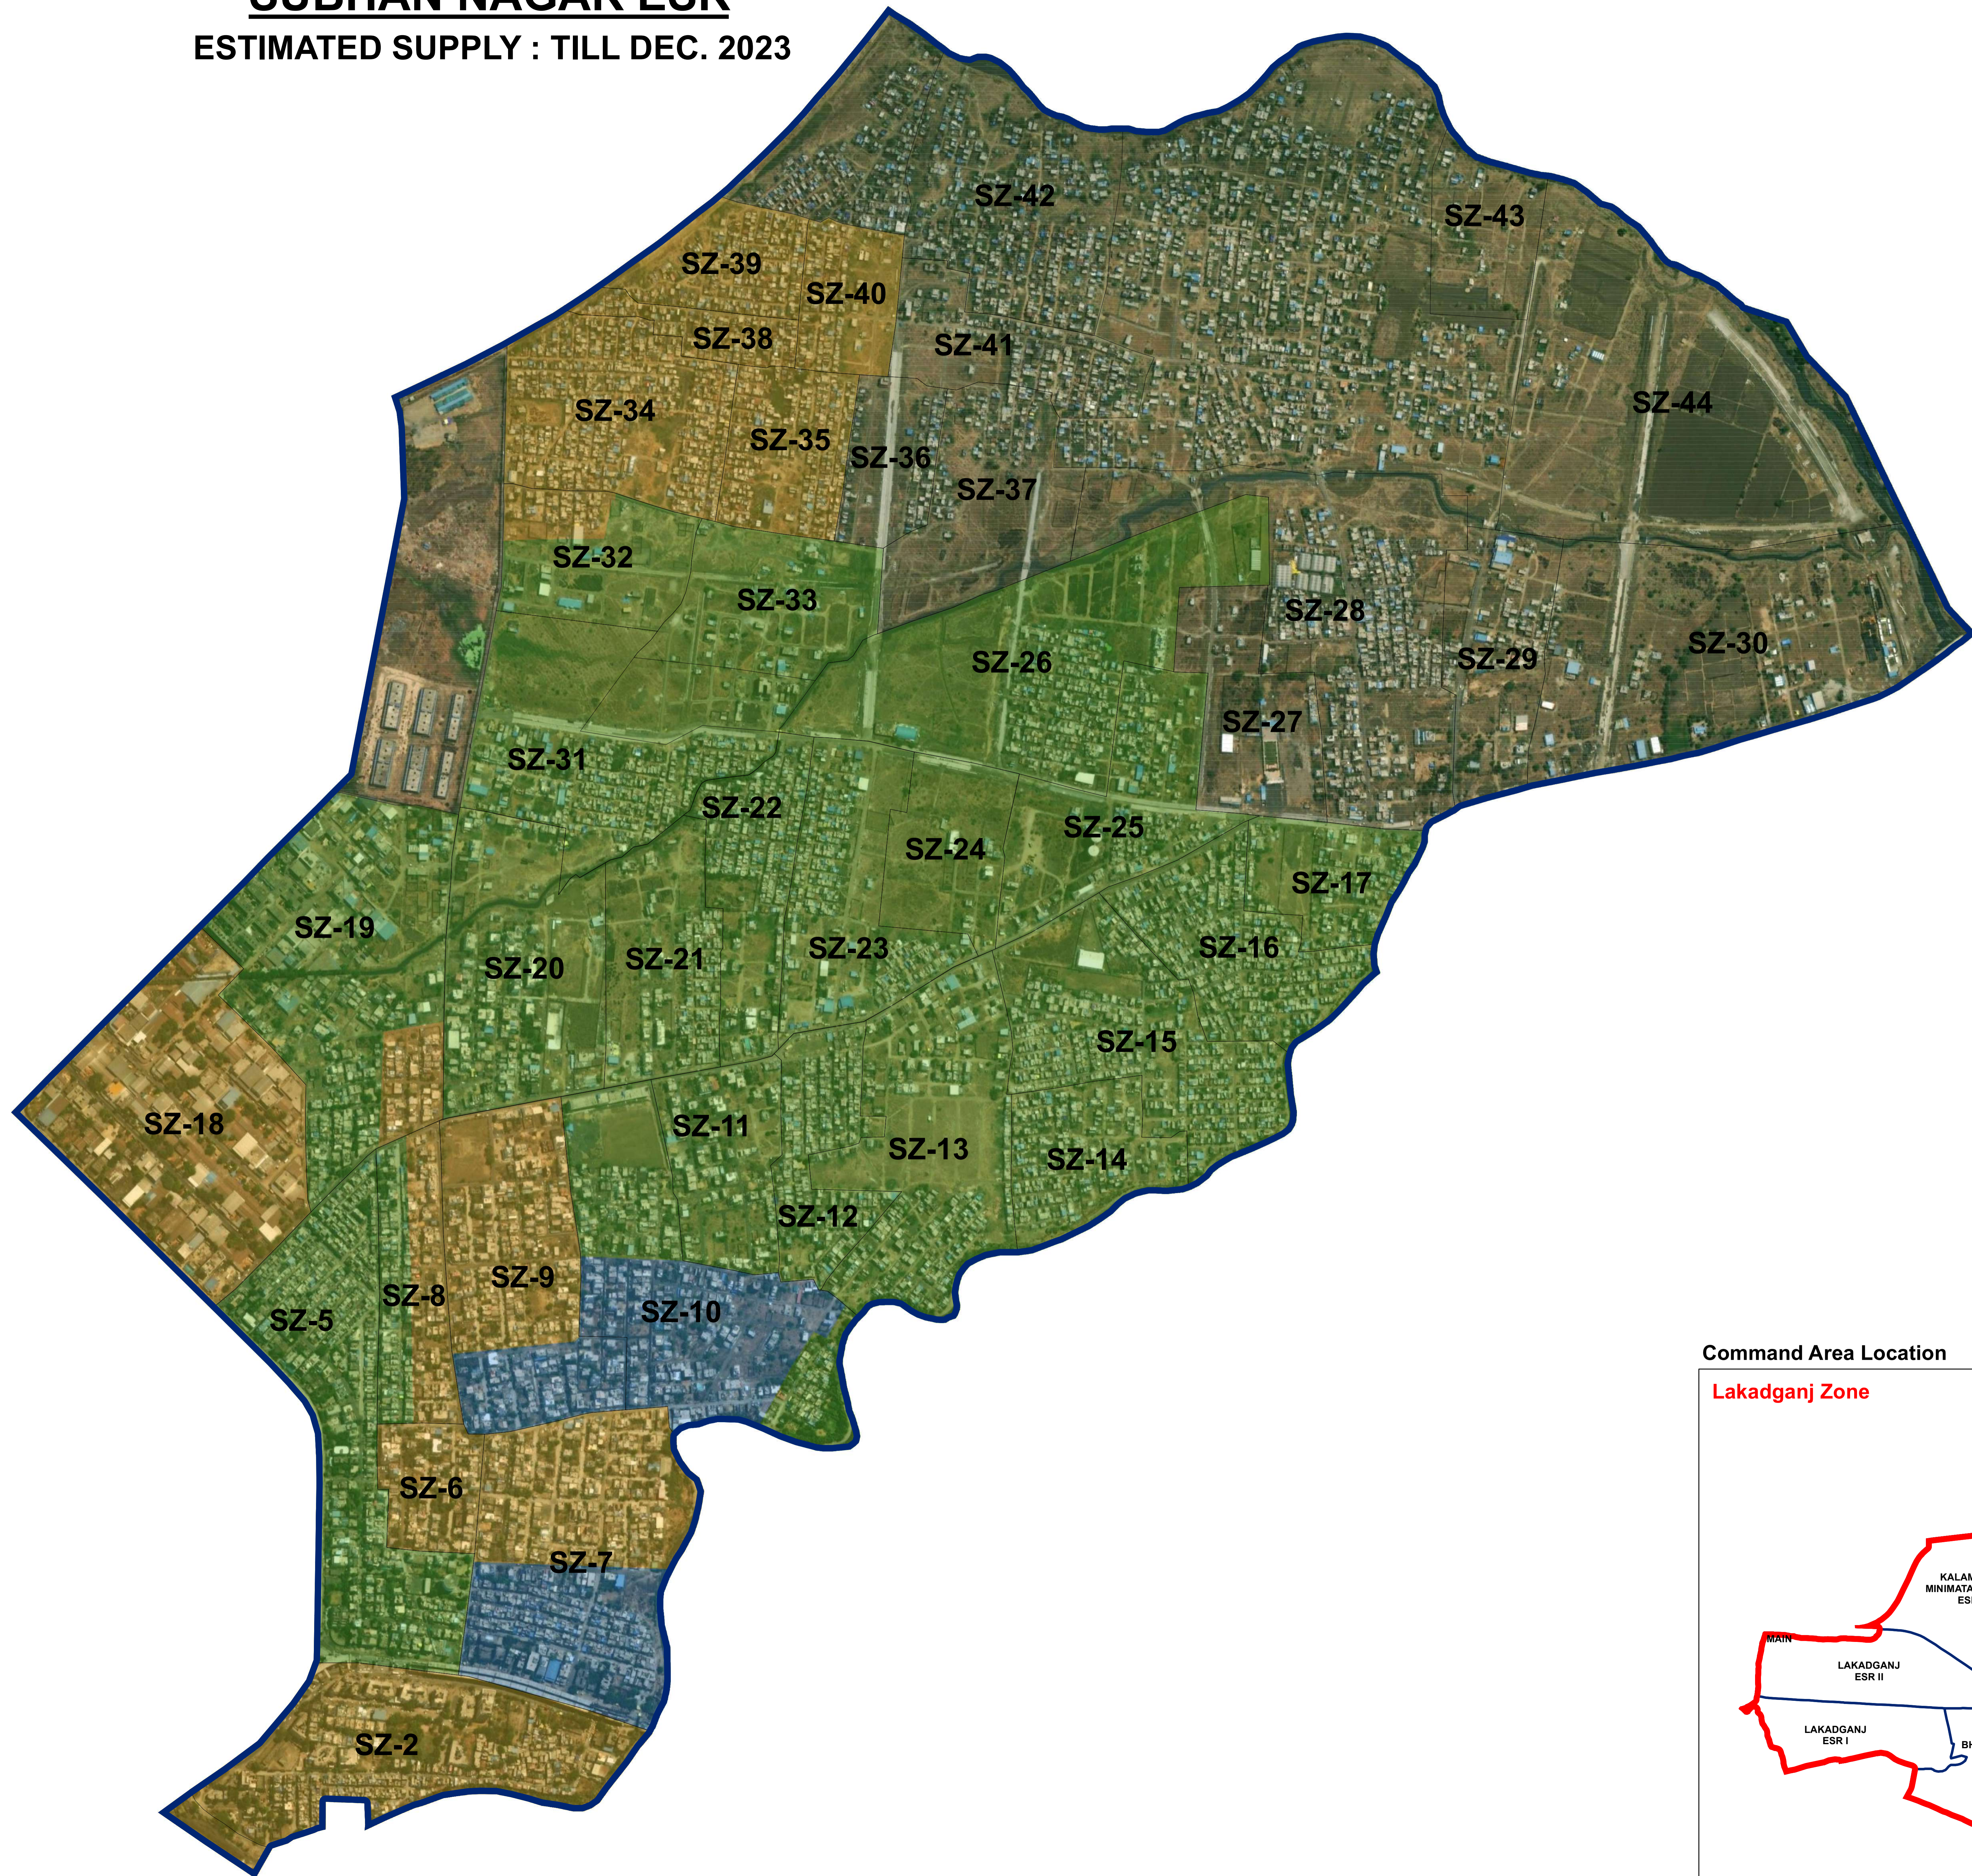

SUBHAN NAGAR ESR

ESTIMATED SUPPLY : TILL DEC. 2023

Legend

- ESR Boundary
- Supply Hrs**
- 18 To 24 Hours
- 04 To 08 Hours
- 01 To 02 Hours
- Non Network